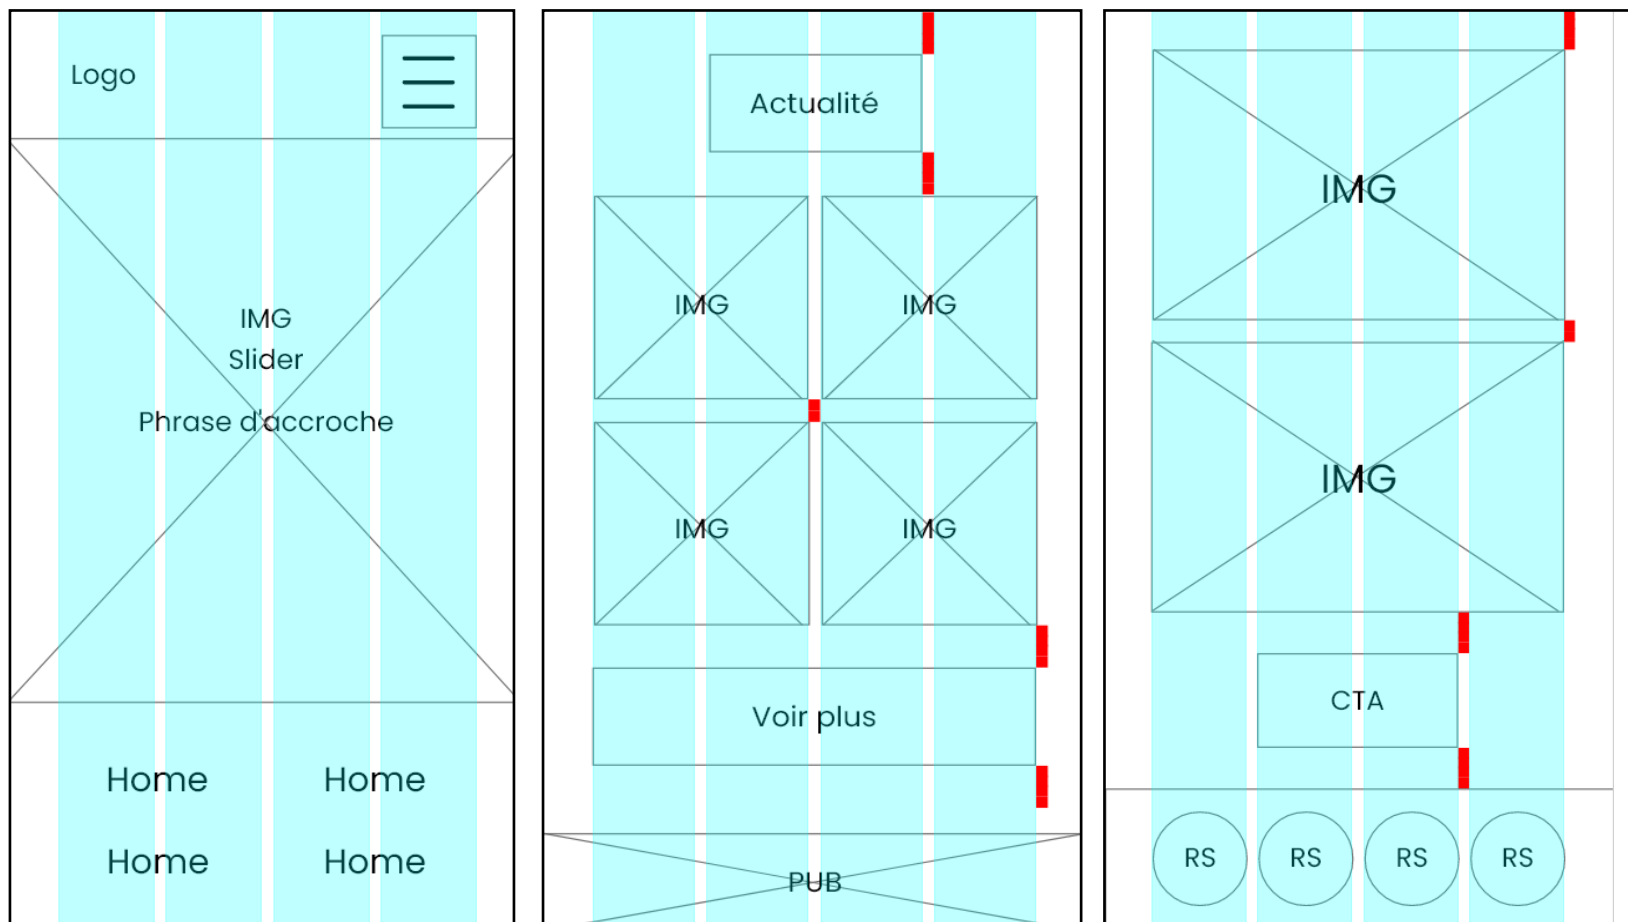

# Version Desktop-InfoPratique-10890x1920px

ZONING

# Version Mobile-Home-375x667px

WIREFRAME

# Version Tablette-Home-768x1024px

WIREFRAME