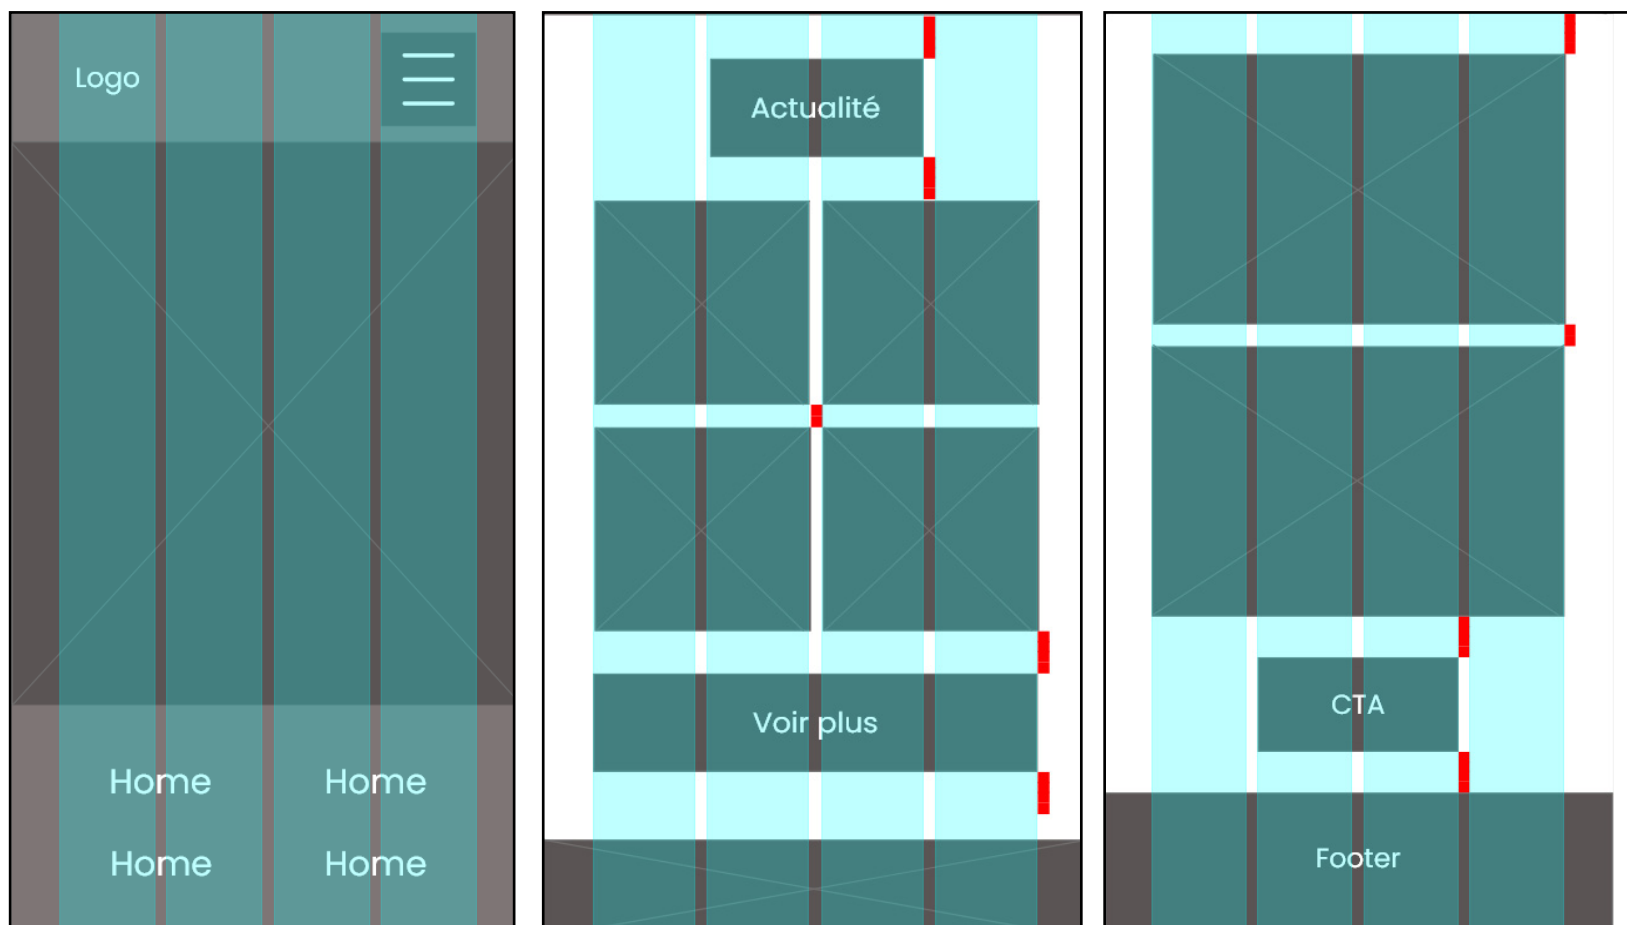

# Version Tablette-Home-768x1024px

ZONING